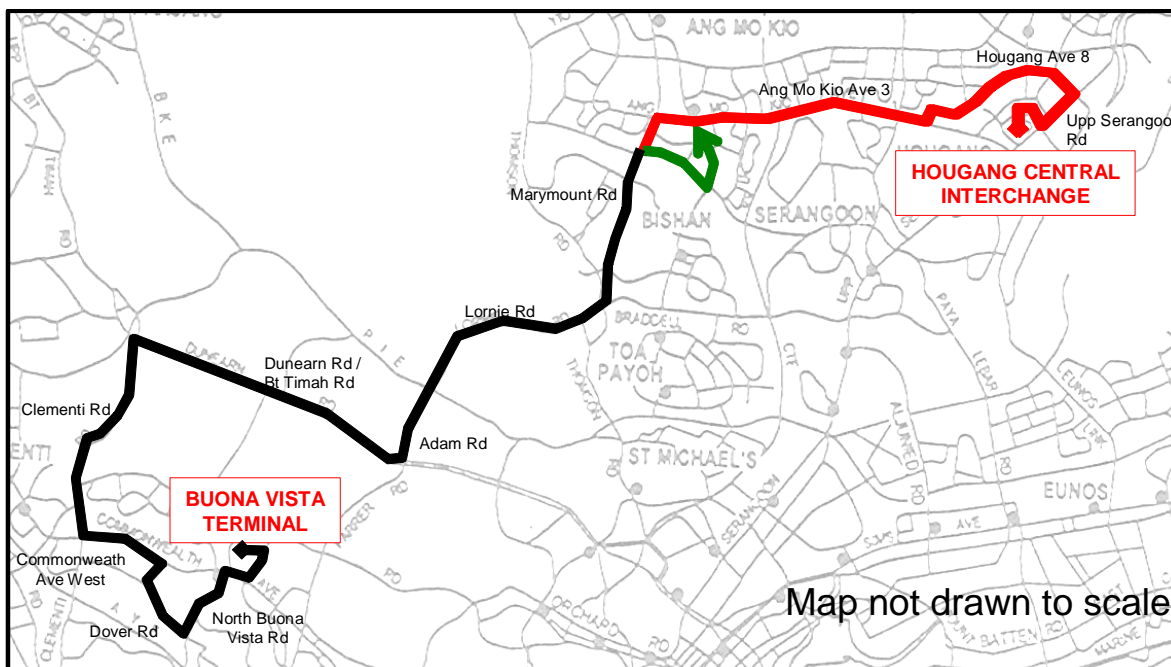

### FIRST CALLING BUS-STOP AFTER DIVERSION

ROAD NAME	BUS-STOP CODE	BUS-STOP DESCRIPTION
ANG MO KIO AVE 3	54261	ANG MO KIO STN

**Legend**

- Normal Route – —
- Diverted Route – —
- Road Closure –

We apologise for any inconvenience caused.